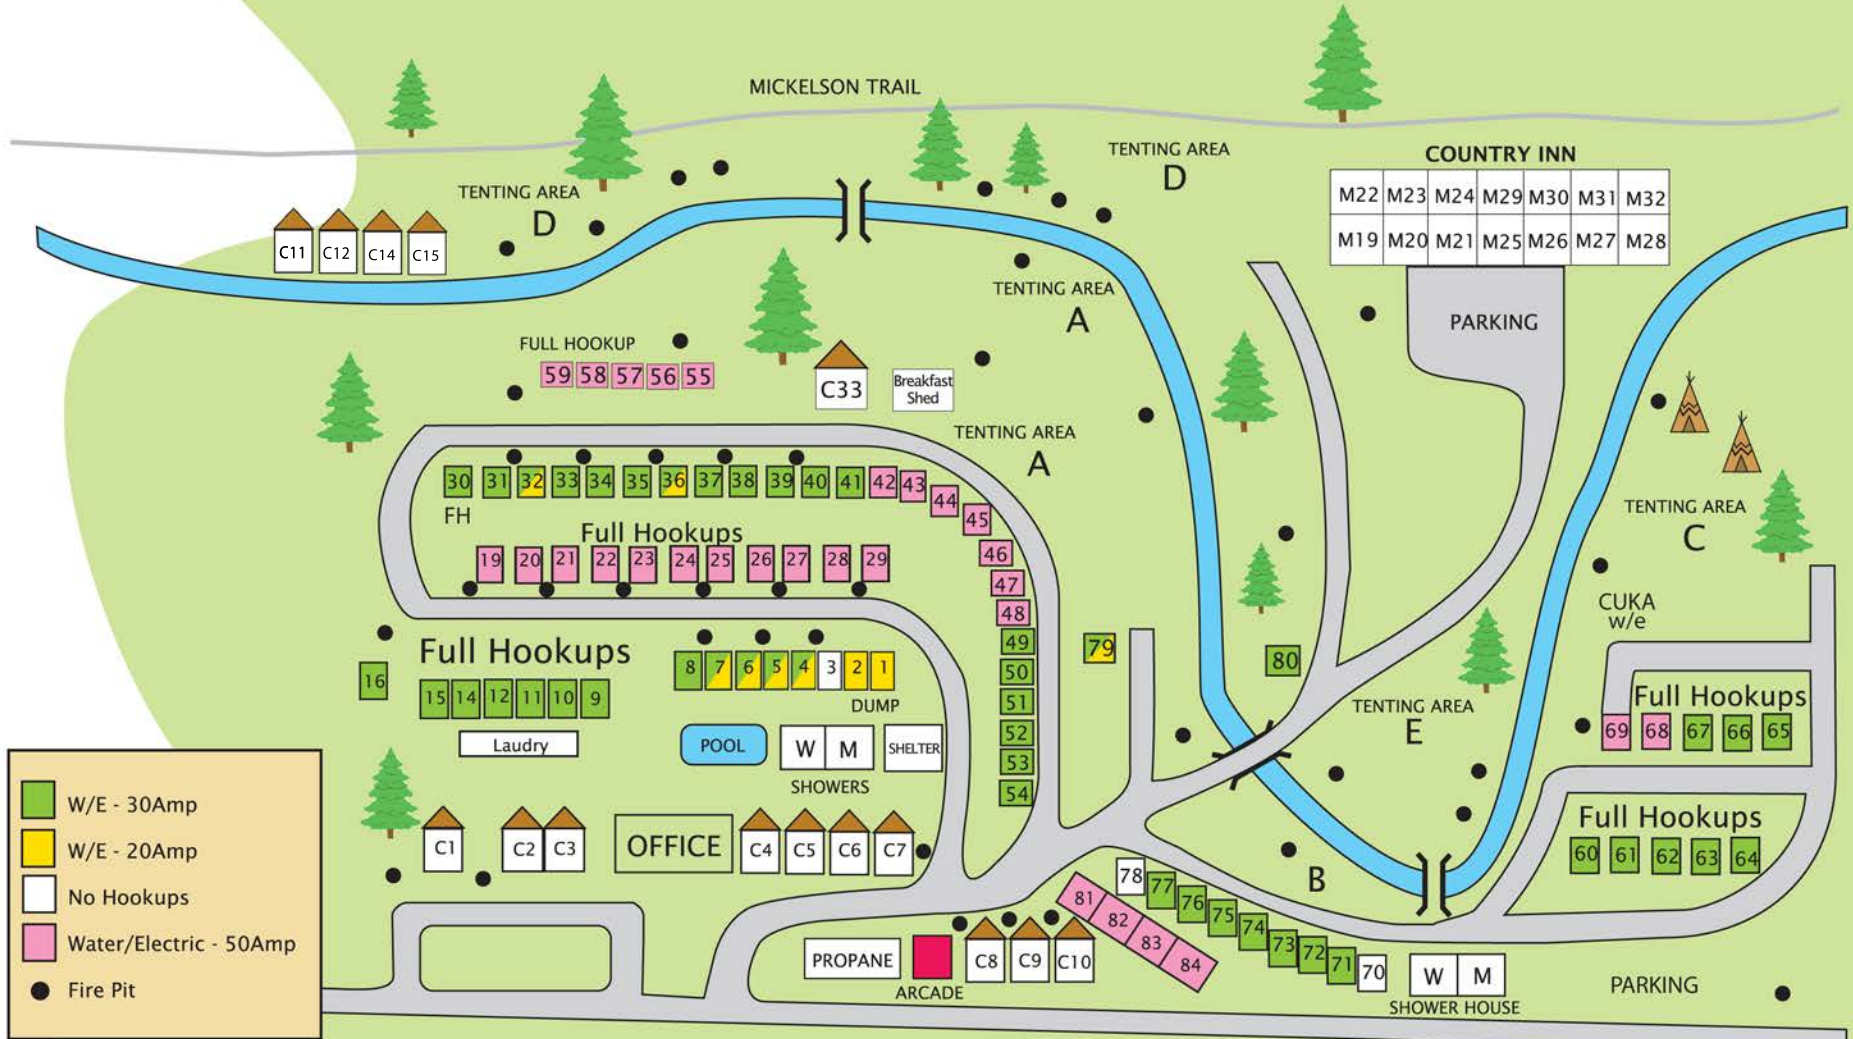

# RV Park Campground & Resort

	W/E - 30Amp
	W/E - 20Amp
	No Hookups
	Water/Electric - 50Amp
	Fire Pit

**Free Wireless Internet and Cable TV**